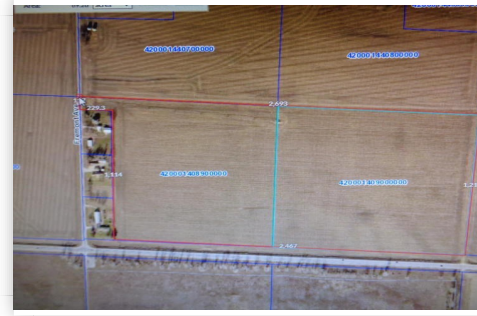

$465,000

**For Sale Farm Ground 70.42 Acres Missouri Val
Iowa**

MLS # 14014-19508

CONTACT US

TIM GUINAN

📞 7123107989

✉ gurneysinc@hotmail.com

🏠 Loess Hills Realty & Auction

📍 320 E. Erie St. ,Missouri Valley,
Iowa, United States, 51555

MLS# : 14014-19508

Price : $465,000

Type : Farms for Sale

Size : 70.42 Acres

Address : 000 Fremont Ave , Missouri Valley , Iowa , 51555

FEATURES

- ✓ Farm Ground
- ✓ Well
- ✓ Close to Wildlife refuge
- ✓ Irrigation pivot
- ✓ Hunting
- ✓ Close to metro

ABOUT THE PROPERTY

70.42 acres M/L of high producing farm ground located in Harrison County Iowa. Great location along Hwy 30. Property includes a Zimmatic 6 tower4 irrigation pivot & well. Excellent duck & goose hunting & this property is close to Desoto National Wildlife Refuge.